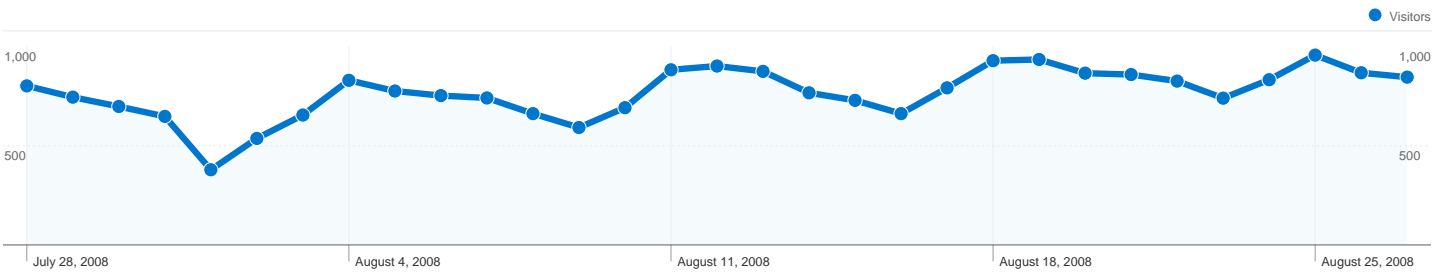

17,661 people visited this site

27,786 Visits

17,661 Absolute Unique Visitors

205,609 Pageviews

7.40 Average Pageviews

00:06:57 Time on Site

34.06% Bounce Rate

51.17% New Visits

Technical Profile

Browser	Visits	% visits	Connection Speed	Visits	% visits
Internet Explorer	19,302	69.47%	Unknown	11,948	43.00%
Firefox	7,645	27.51%	DSL	8,722	31.39%
Opera	577	2.08%	Cable	4,338	15.61%
Safari	164	0.59%	Dialup	1,404	5.05%
Mozilla	68	0.24%	T1	1,301	4.68%