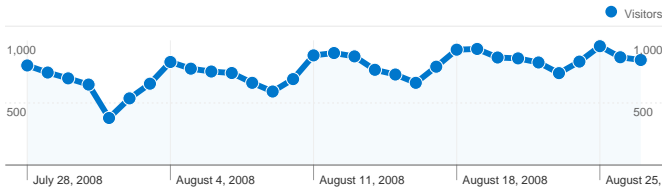

Site Usage

27,786 Visits

34.06% Bounce Rate

205,609 Pageviews

00:06:57 Avg. Time on Site

7.40 Pages/Visit

51.00% % New Visits

Visitors Overview

Referring Sites

Comparing to: Site

Referring sites sent 2,579 visits via 239 sources

Site Usage

Visits 2,579 % of Site Total: 9.28%	Pages/Visit 6.55 Site Avg: 7.40 (-11.53%)	Avg. Time on Site 00:13:32 Site Avg: 00:06:57 (94.77%)	% New Visits 53.28% Site Avg: 51.00% (4.47%)	Bounce Rate 34.78% Site Avg: 34.06% (2.10%)
--	--	---	---	--

1 - 10 of 239

27,786 visits came from 74 countries/territories

Site Usage

Country/Territory	Visits	Pages/Visit	Avg. Time on Site	% New Visits	Bounce Rate
Bosnia and Herzegovina	12,934	6.93	00:07:13	47.72%	34.86%
United States	2,049	10.12	00:08:34	48.66%	28.26%
Croatia	1,948	3.82	00:02:55	73.56%	53.80%
Germany	1,851	7.33	00:06:26	53.00%	30.90%
Sweden	1,346	9.22	00:07:40	45.47%	24.89%
Serbia	1,014	4.52	00:06:01	67.36%	46.06%
Austria	966	8.54	00:07:21	47.20%	27.74%
Slovenia	876	8.14	00:06:24	54.00%	32.88%
Switzerland	870	9.51	00:07:24	43.68%	27.93%
Netherlands	795	11.09	00:09:05	48.68%	24.91%