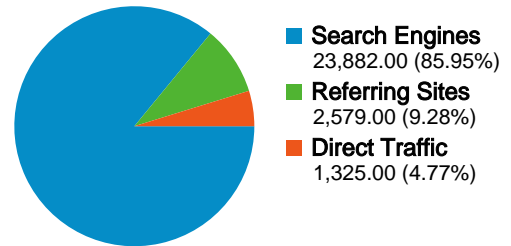

Top Traffic Sources

Sources	Visits	% visits	Keywords	Visits	% visits
google (organic)	22,283	80.20%	nekretnine mostar	512	2.14%
(direct) ((none))	1,325	4.77%	nekretnine bih	440	1.84%
yahoo (organic)	873	3.14%	nekretnine sarajevo	417	1.75%
properazzi.com (referral)	757	2.72%	nekretnine	308	1.29%
msn (organic)	200	0.72%	nekretnine u bih	158	0.66%