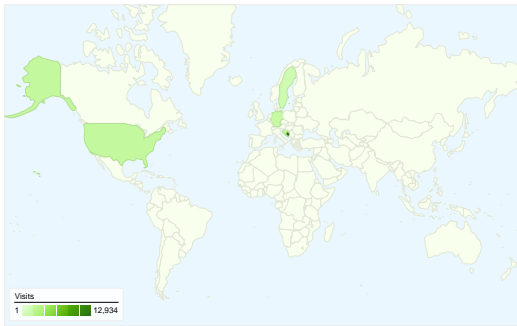

Pageviews for all visitors

Pageviews
205,609

Browsers

Browser	Visits	% visits
Internet Explorer	19,302	69.47%
Firefox	7,645	27.51%
Opera	577	2.08%
Safari	164	0.59%
Mozilla	68	0.24%

Referring Sites

Source	Visits	% visits
properazzi.com	757	29.35%
webnekretnine.net	144	5.58%
209.85.135.104	93	3.61%
google.ba	72	2.79%
images.google.ba	62	2.40%

Search Engine: google

Keyword	Visits	% visits
nekretnine mostar	496	2.23%
nekretnine bih	412	1.85%
nekretnine sarajevo	347	1.56%
nekretnine	271	1.22%
nekretnine banja luka	148	0.66%

Map Overlay world

17,661 people visited this site

1 - 10 of 239

27,786 visits came from 74 countries/territories

Site Usage

Country/Territory	Visits	Pages/Visit	Avg. Time on Site	% New Visits	Bounce Rate
Bosnia and Herzegovina	12,934	6.93	00:07:13	47.72%	34.86%
United States	2,049	10.12	00:08:34	48.66%	28.26%
Croatia	1,948	3.82	00:02:55	73.56%	53.80%
Germany	1,851	7.33	00:06:26	53.00%	30.90%
Sweden	1,346	9.22	00:07:40	45.47%	24.89%
Serbia	1,014	4.52	00:06:01	67.36%	46.06%
Austria	966	8.54	00:07:21	47.20%	27.74%
Slovenia	876	8.14	00:06:24	54.00%	32.88%
Switzerland	870	9.51	00:07:24	43.68%	27.93%
Netherlands	795	11.09	00:09:05	48.68%	24.91%