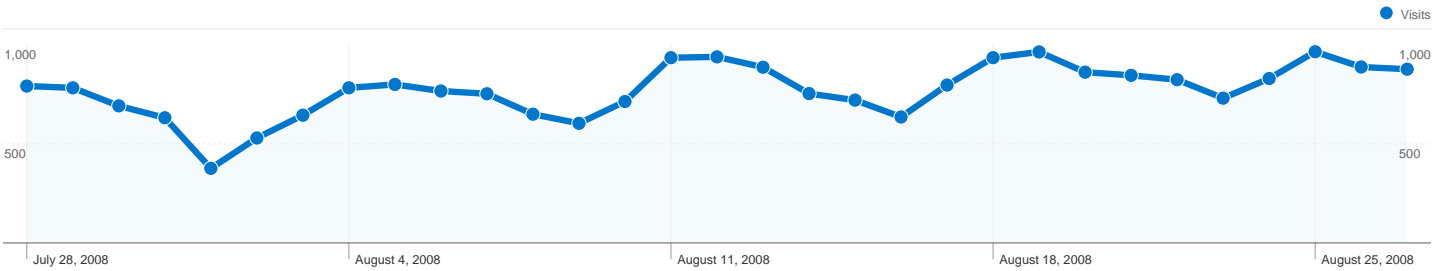

Search sent 23,882 total visits via 13 sources

Site Usage

Visits 23,882 % of Site Total: 85.95%	Pages/Visit 7.54 Site Avg: 7.40 (1.91%)	Avg. Time on Site 00:06:21 Site Avg: 00:06:57 (-8.74%)	% New Visits 51.18% Site Avg: 51.00% (0.37%)	Bounce Rate 33.74% Site Avg: 34.06% (-0.96%)	
Source	Visits	Pages/Visit	Avg. Time on Site	% New Visits	Bounce Rate
google	22,283	7.33	00:06:13	51.26%	34.25%
yahoo	873	9.98	00:07:34	48.91%	28.87%
msn	200	14.81	00:11:01	52.00%	18.00%
search	173	10.40	00:07:54	51.45%	28.90%
aol	108	9.15	00:07:34	50.93%	29.63%
Pogodak	102	10.23	00:07:39	51.96%	26.47%
live	95	9.60	00:07:09	54.74%	17.89%
altavista	18	8.22	00:10:51	44.44%	27.78%
ask	14	8.86	00:06:25	28.57%	35.71%
seznam	10	6.80	00:07:55	50.00%	10.00%

1 - 10 of 13