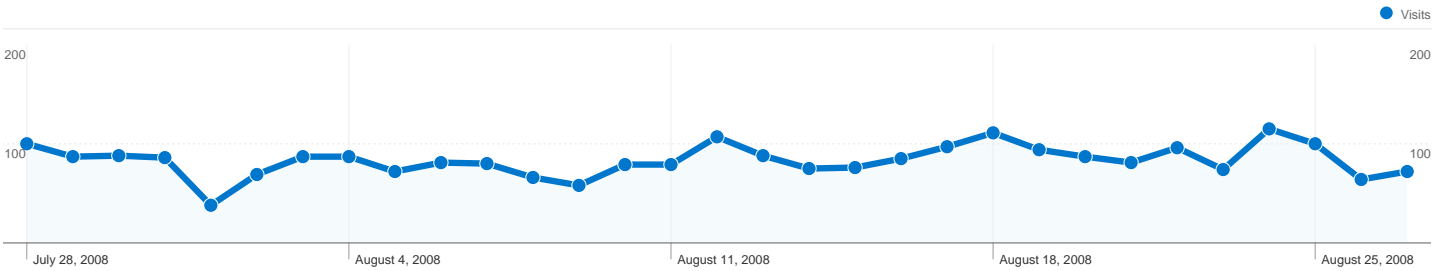

Referring Sites

Comparing to: Site

Referring sites sent 2,579 visits via 239 sources

Site Usage

Visits 2,579 % of Site Total: 9.28%	Pages/Visit 6.55 Site Avg: 7.40 (-11.53%)	Avg. Time on Site 00:13:32 Site Avg: 00:06:57 (94.77%)	% New Visits 53.28% Site Avg: 51.00% (4.47%)	Bounce Rate 34.78% Site Avg: 34.06% (2.10%)

Source	Visits	Pages/Visit	Avg. Time on Site	% New Visits	Bounce Rate
properazzi.com	757	7.00	00:08:04	63.14%	28.93%
webnekretnine.net	144	10.62	02:03:27	41.67%	24.31%
209.85.135.104	93	5.71	00:05:30	20.43%	34.41%
google.ba	72	7.56	00:07:37	41.67%	30.56%
images.google.ba	62	3.11	00:01:32	70.97%	50.00%
smeh-do-suza.com	55	1.93	00:00:42	92.73%	67.27%
bih-rss.net	54	2.76	00:37:43	40.74%	40.74%
images.google.com	54	2.46	00:01:36	79.63%	59.26%
us.mc564.mail.yahoo.com	48	2.21	00:01:56	0.00%	56.25%
elitesecurity.org	41	1.56	00:01:51	87.80%	78.05%

1 - 10 of 239