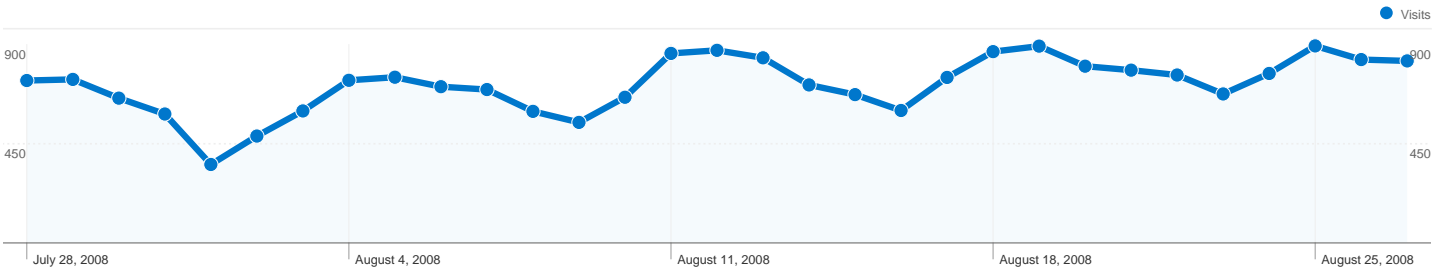

google sent 22,283 total visits via 12,024 keywords

Site Usage

Visits 22,283 % of Site Total: 80.20%	Pages/Visit 7.33 Site Avg: 7.40 (-1.00%)	Avg. Time on Site 00:06:13 Site Avg: 00:06:57 (-10.52%)	% New Visits 51.26% Site Avg: 51.00% (0.52%)	Bounce Rate 34.25% Site Avg: 34.06% (0.53%)	
Keyword	Visits	Pages/Visit	Avg. Time on Site	% New Visits	Bounce Rate
nekretnine mostar	496	11.50	00:08:13	40.32%	13.91%
nekretnine bih	412	14.37	00:11:32	42.48%	9.95%
nekretnine sarajevo	347	17.85	00:12:19	41.21%	12.68%
nekretnine	271	8.76	00:06:01	51.66%	42.07%
nekretnine banja luka	148	9.26	00:05:35	28.38%	26.35%
nekretnine u bih	128	15.23	00:10:51	32.81%	14.84%
nekretnine tuzla	118	13.68	00:11:26	38.14%	27.12%
domusmea	105	14.50	00:11:29	20.00%	9.52%
nekretnine sanski most	89	10.21	00:09:18	40.45%	8.99%
nekretnine bijeljina	78	10.51	00:08:38	46.15%	12.82%
1 - 10 of 12,024