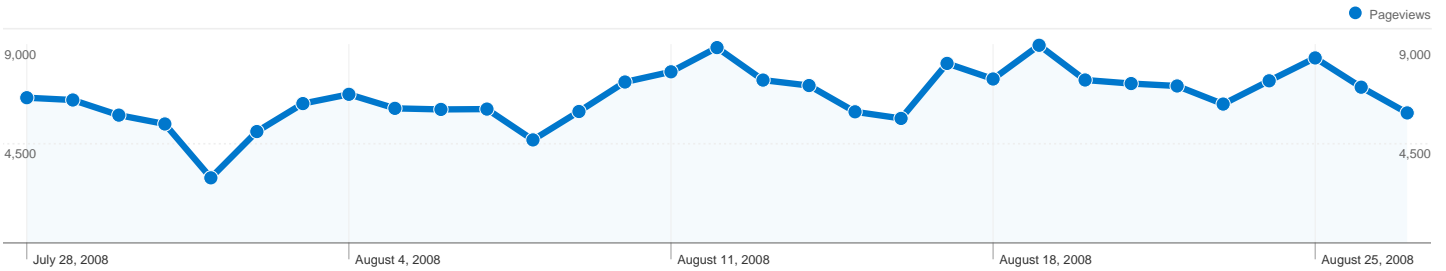

1 - 10 of 13,895

Pageviews for all visitors

Jul 28, 2008 - Aug 27, 2008

Comparing to: Site

205,609 Pageviews

Monday, July 28, 2008	3.21% (6,590)
Tuesday, July 29, 2008	3.15% (6,486)
Wednesday, July 30, 2008	2.82% (5,799)
Thursday, July 31, 2008	2.63% (5,398)
Friday, August 1, 2008	1.44% (2,954)
Saturday, August 2, 2008	2.46% (5,054)
Sunday, August 3, 2008	3.08% (6,323)
Monday, August 4, 2008	3.28% (6,744)
Tuesday, August 5, 2008	2.97% (6,107)
Wednesday, August 6, 2008	2.95% (6,058)
Thursday, August 7, 2008	2.95% (6,073)
Friday, August 8, 2008	2.27% (4,675)
Saturday, August 9, 2008	2.90% (5,964)
Sunday, August 10, 2008	3.55% (7,302)
Monday, August 11, 2008	3.78% (7,765)
Tuesday, August 12, 2008	4.31% (8,863)
Wednesday, August 13, 2008	3.59% (7,389)
Thursday, August 14, 2008	3.47% (7,142)
Friday, August 15, 2008	2.89% (5,950)
Saturday, August 16, 2008	2.75% (5,650)
Sunday, August 17, 2008	3.96% (8,147)
Monday, August 18, 2008	3.62% (7,439)
Tuesday, August 19, 2008	4.36% (8,969)
Wednesday, August 20, 2008	3.60% (7,394)
Thursday, August 21, 2008	3.52% (7,232)
Friday, August 22, 2008	3.46% (7,122)
Saturday, August 23, 2008	3.06% (6,301)