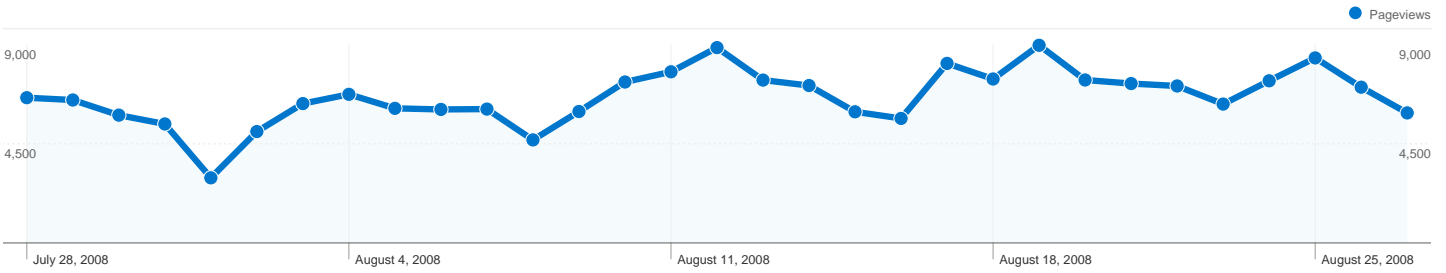

Pages on this site were viewed a total of 205,609 times

205,609 Pageviews

136,956 Unique Views

34.06% Bounce Rate

Top Content

Pages	Pageviews	% Pageviews
/index.php	6,268	3.05%
/pretraga.html	3,438	1.67%
/admin/index.php	2,596	1.26%
/grad-Mostar.html	1,403	0.68%
/grad-Sarajevo.html	1,315	0.64%