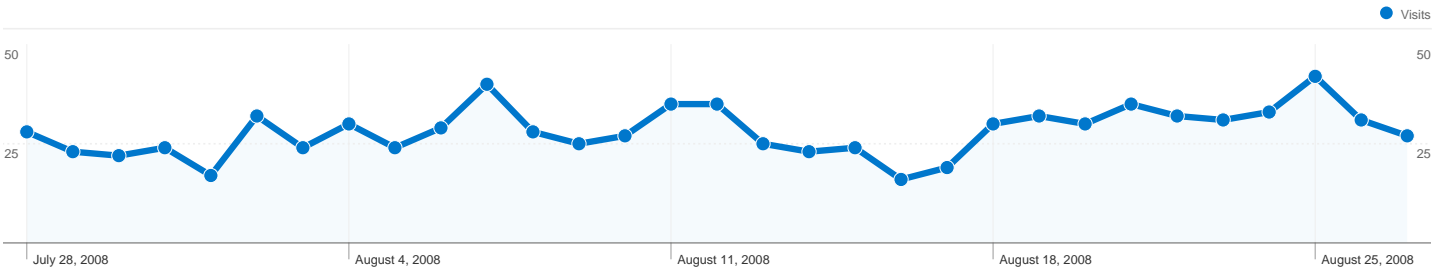

1 - 10 of 13

Pages on this site were viewed a total of 205,609 times

205,609 Pageviews

136,956 Unique Views

34.06% Bounce Rate

Top Content

Pages	Pageviews	% Pageviews
/index.php	6,268	3.05%
/pretraga.html	3,438	1.67%
/admin/index.php	2,596	1.26%
/grad-Mostar.html	1,403	0.68%
/grad-Sarajevo.html	1,315	0.64%

1 - 10 of 239

27,786 visits came from 74 countries/territories

Site Usage

Country/Territory	Visits	Pages/Visit	Avg. Time on Site	% New Visits	Bounce Rate
Bosnia and Herzegovina	12,934	6.93	00:07:13	47.72%	34.86%
United States	2,049	10.12	00:08:34	48.66%	28.26%
Croatia	1,948	3.82	00:02:55	73.56%	53.80%
Germany	1,851	7.33	00:06:26	53.00%	30.90%
Sweden	1,346	9.22	00:07:40	45.47%	24.89%
Serbia	1,014	4.52	00:06:01	67.36%	46.06%
Austria	966	8.54	00:07:21	47.20%	27.74%
Slovenia	876	8.14	00:06:24	54.00%	32.88%
Switzerland	870	9.51	00:07:24	43.68%	27.93%
Netherlands	795	11.09	00:09:05	48.68%	24.91%