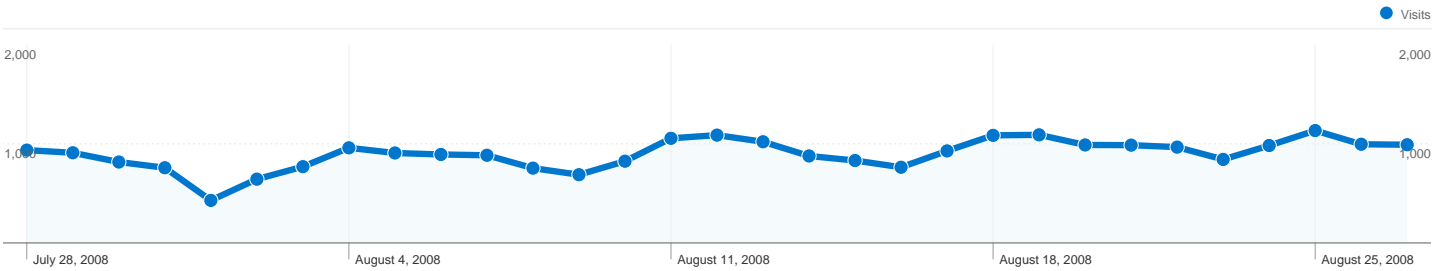

Browsers

Comparing to: Site

27,786 visits used 14 browsers

Site Usage

Visits	Pages/Visit	Avg. Time on Site	% New Visits	Bounce Rate	
27,786 % of Site Total: 100.00%	7.40 Site Avg: 7.40 (0.00%)	00:06:57 Site Avg: 00:06:57 (0.00%)	51.17% Site Avg: 51.00% (0.35%)	34.06% Site Avg: 34.06% (0.00%)	
Browser	Visits	Pages/Visit	Avg. Time on Site	% New Visits	Bounce Rate
Internet Explorer	19,302	7.87	00:06:19	48.36%	33.13%
Firefox	7,645	6.34	00:05:48	58.33%	35.93%
Opera	577	5.44	00:43:44	47.83%	41.59%
Safari	164	8.89	00:07:09	61.59%	29.88%
Mozilla	68	8.38	00:06:39	50.00%	32.35%
Netscape	19	6.05	00:06:41	21.05%	31.58%
Konqueror	3	1.33	00:02:02	100.00%	66.67%
Playstation 3	2	2.00	00:00:45	50.00%	0.00%
(not set)	1	1.00	00:00:00	100.00%	100.00%
DWKDUFIVKQSFPGU	1	1.00	00:00:00	100.00%	100.00%

1 - 10 of 14