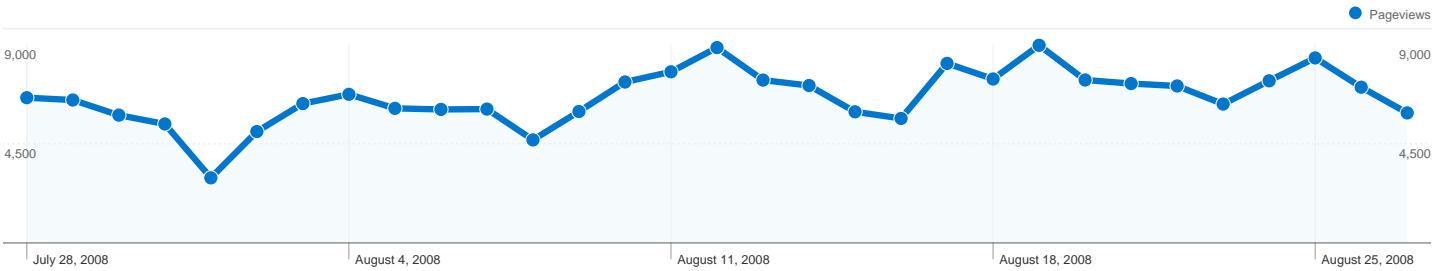

Top Content

Comparing to: Site

13,895 URLs were viewed a total of 205,609 times

Content Performance

Pageviews	Unique Pageviews	Time on Page	Bounce Rate	% Exit	$ Index	
205,609 % of Site Total: 100.00%	136,956 % of Site Total: 100.00%	00:01:05 Site Avg: 00:01:05 (0.00%)	34.06% Site Avg: 34.06% (0.00%)	13.51% Site Avg: 13.51% (0.00%)	> $0.00 Site Avg: > $0.00 (350.94%)	
URL	Pageviews	Unique Pageviews	Time on Page	Bounce Rate	% Exit	$ Index
/index.php	6,268	3,900	00:01:29	22.54%	24.70%	> $0.00
/pretraga.html	3,438	2,035	00:00:36	10.29%	5.29%	> $0.00
/admin/index.php	2,596	823	00:00:31	22.46%	6.59%	$0.01
/grad-Mostar.html	1,403	706	00:00:55	15.63%	22.17%	$0.00
/grad-Sarajevo.html	1,315	735	00:00:53	9.98%	11.25%	> $0.00
/oglasidvoiposoban+stan+sa+ba%C5%A1tom+u+sarajevu-2691.html	1,085	755	00:01:06	29.79%	14.10%	> $0.00
/oglasiprodajm+ku%C4%87u+u+br%C4%8Dkom%2C+mujki%C4%87i%2C+286m2-2115.html	934	664	00:00:54	28.57%	8.57%	> $0.00
/oglasiprodajem+ku%C4%87u+u+br%C4%8Dkom+distriktu%2C+mujki%C4%87i-2261.html	897	571	00:01:00	14.29%	8.92%	> $0.00
/index.php?Kategorija=Stanovi&Grad=Sarajevo&action=searchresults&pclass[]=	863	476	00:00:46	13.33%	4.63%	$0.00
/izdvojenaponuda.html	804	577	00:00:44	11.76%	11.44%	$0.01

1 - 10 of 13,895