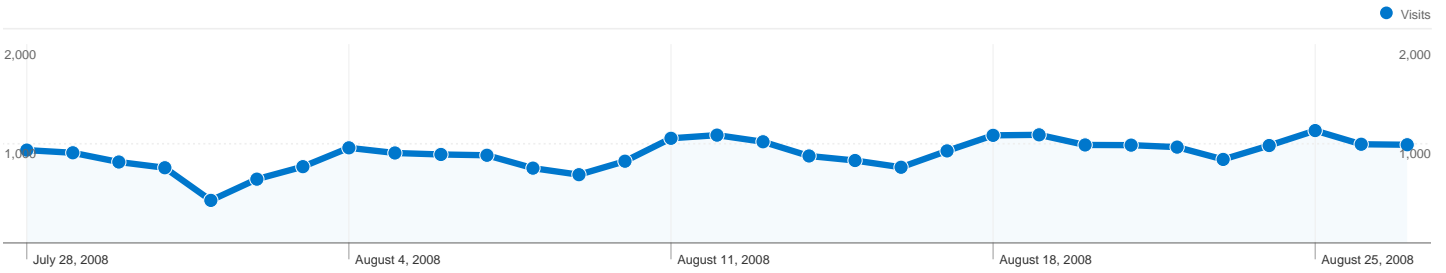

All traffic sources sent a total of 27,786 visits

- **4.77%** Direct Traffic
- **9.28%** Referring Sites
- **85.95%** Search Engines