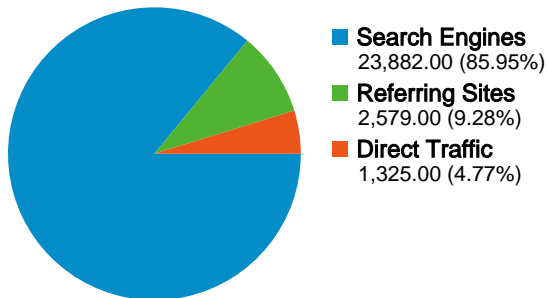

Traffic Sources Overview

Content Overview

Pages	Pageviews	% Pageviews
/index.php	6,268	3.05%
/pretraga.html	3,438	1.67%
/admin/index.php	2,596	1.26%
/grad-Mostar.html	1,403	0.68%
/grad-Sarajevo.html	1,315	0.64%

Search Engine: yahoo

Keyword	Visits	% visits
nekretnine sarajevo	43	4.93%
nekretnine u bih	22	2.52%
prodaja kuca sarajevo	13	1.49%
nekretnine bih	11	1.26%
stanovi banja luka	11	1.26%

Top Content

URL	Pageviews	% visits
/index.php	6,268	3.05%
/pretraga.html	3,438	1.67%
/admin/index.php	2,596	1.26%
/grad-Mostar.html	1,403	0.68%
/grad-Sarajevo.html	1,315	0.64%