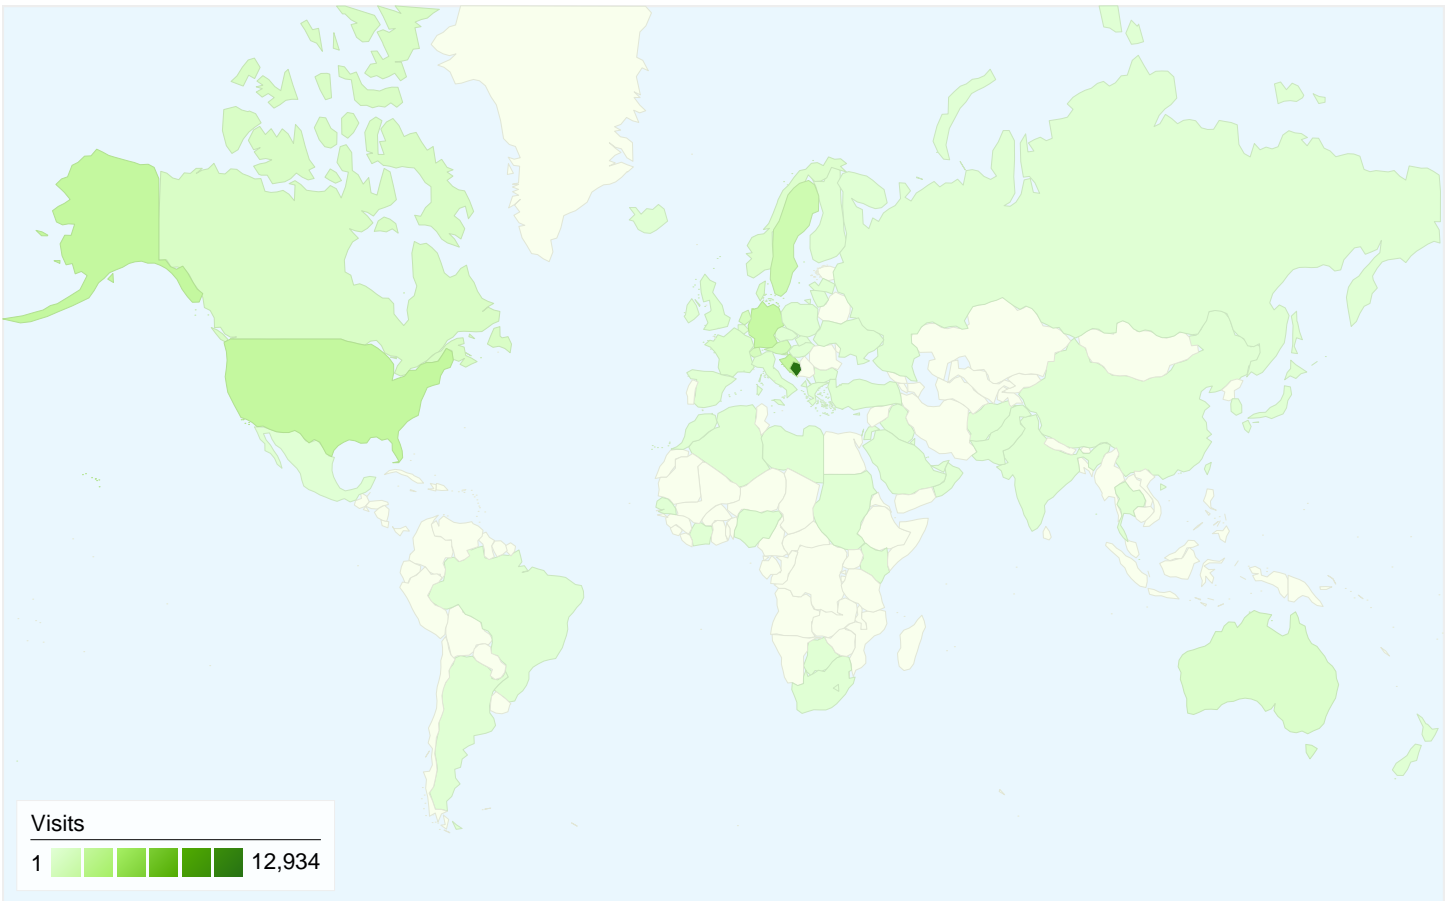

Referring Sites

Comparing to: Site

Referring sites sent 2,579 visits via 239 sources

Site Usage

Visits 2,579 % of Site Total: 9.28%	Pages/Visit 6.55 Site Avg: 7.40 (-11.53%)	Avg. Time on Site 00:13:32 Site Avg: 00:06:57 (94.77%)	% New Visits 53.28% Site Avg: 51.00% (4.47%)	Bounce Rate 34.78% Site Avg: 34.06% (2.10%)
--	--	---	---	--

1 - 10 of 239

27,786 visits came from 74 countries/territories

Site Usage

Country/Territory	Visits	Pages/Visit	Avg. Time on Site	% New Visits	Bounce Rate
Bosnia and Herzegovina	12,934	6.93	00:07:13	47.72%	34.86%
United States	2,049	10.12	00:08:34	48.66%	28.26%
Croatia	1,948	3.82	00:02:55	73.56%	53.80%
Germany	1,851	7.33	00:06:26	53.00%	30.90%
Sweden	1,346	9.22	00:07:40	45.47%	24.89%
Serbia	1,014	4.52	00:06:01	67.36%	46.06%
Austria	966	8.54	00:07:21	47.20%	27.74%
Slovenia	876	8.14	00:06:24	54.00%	32.88%
Switzerland	870	9.51	00:07:24	43.68%	27.93%
Netherlands	795	11.09	00:09:05	48.68%	24.91%