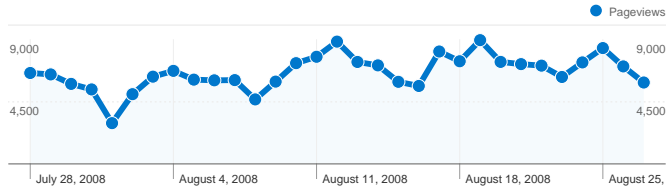

Pageviews for all visitors